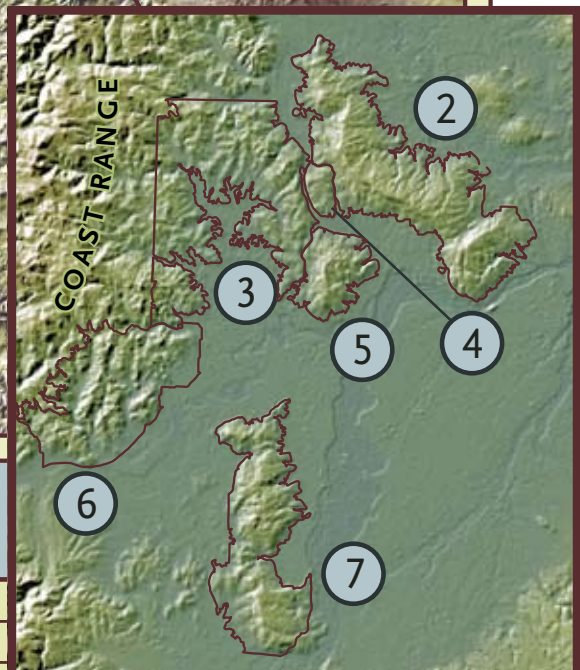

**WILLAMETTE VALLEY
AMERICAN VITICULTURAL AREAS**

1	Willamette Valley	5	Dundee Hills
2	Chehalem Mountains	6	McMinnville
3	Yamhill-Carlton District	7	Eola-Amity Hills
4	Ribbon Ridge		

Sub-AVAs of the
Willamette Valley AVA